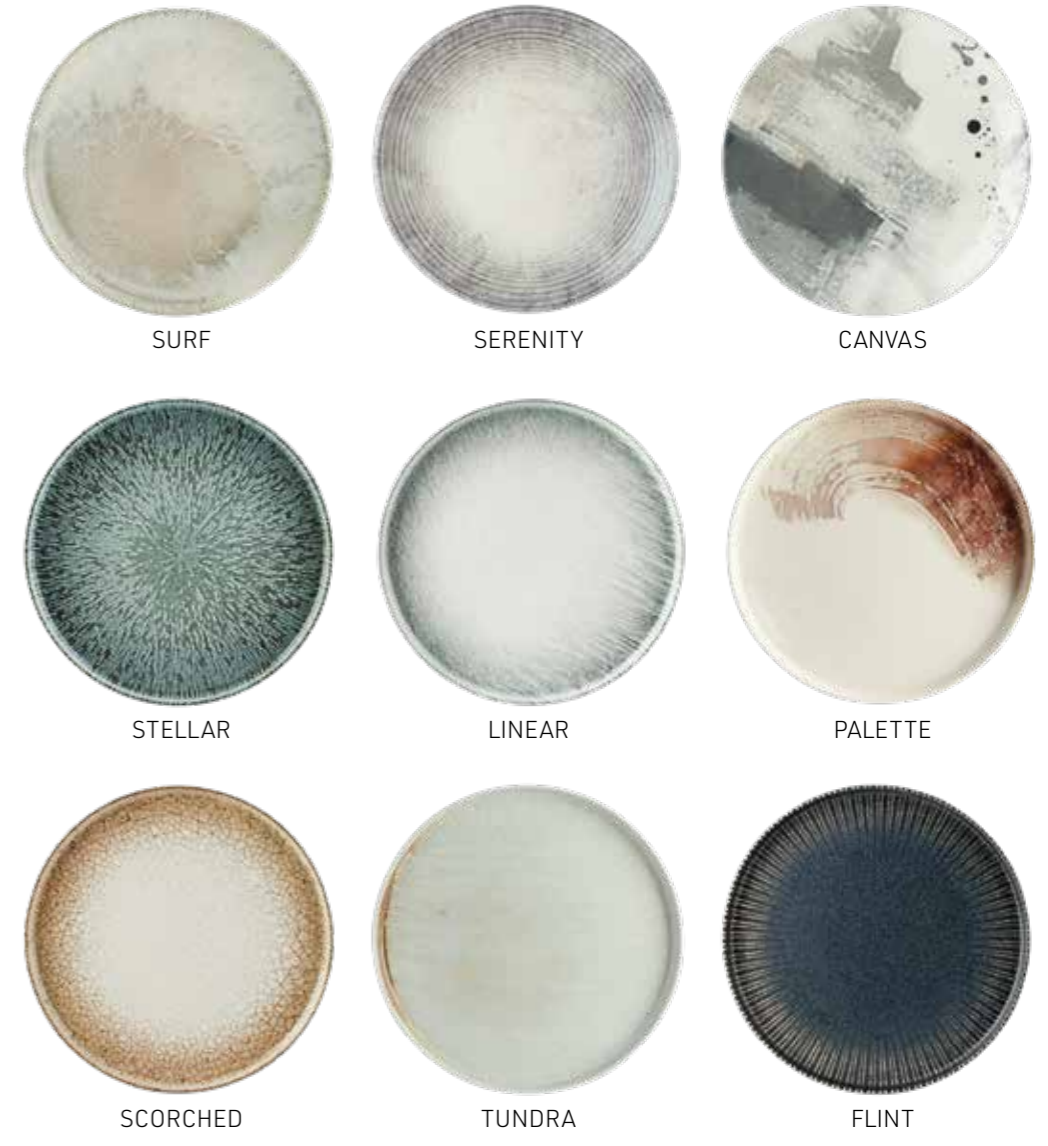

SURF

SERENITY

CANVAS

STELLAR

LINEAR

PALETTE

SCORCHED

TUNDRA

FLINT

Academy Fusion

Discover the allure of Fusion, a collection that combines timeless style and enduring versatility. Introducing nine captivating designs, showcasing a seamless blend of vibrant patterns, refined high gloss finishes and delicate semi-matte textures.

Fusion offers seven digitally printed collections complemented by two designs manufactured with reactive glaze, purposely created for mix and match combinations. Reveal the endless originality and enhance the unique and rustic appearances of your dining experiences with Fusion.