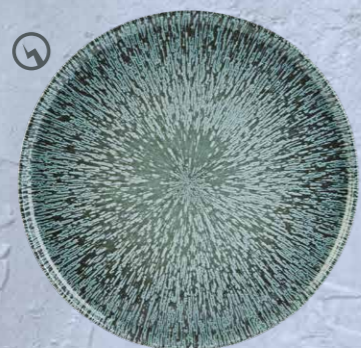

# Stellar

Create celestial ambiance with Stellar. This enchanting design instantly adds a touch of style to your table.

  All Stellar items are microwave and dishwasher safe

**Stellar Signature Plates**  
 66161028 Pk:(12) 28cm / 11"  
 66161025 Pk:(12) 25.5cm / 10"  
 66161021 Pk:(12) 21cm / 8"  
 66161016 Pk:(12) 16.5cm / 6 1/2"