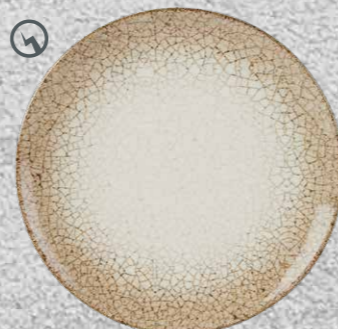

**Scorched Signature Plates**  
 23161028 Pk: (12) 28cm / 11"  
 23161025 Pk: (12) 25.5cm / 10"  
 23161021 Pk: (12) 21cm / 8"  
 23161016 Pk: (12) 16.5cm / 6 1/2"

**Scorched Pizza Plate**  
 23161732 Pk: (6) 31cm / 12 1/4"