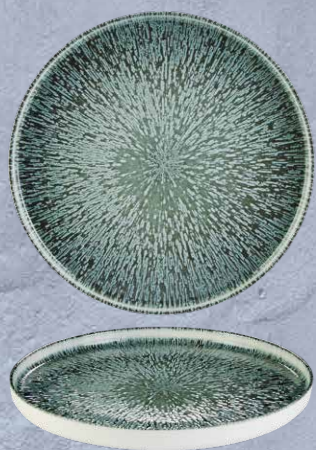

# Stellar

Create celestial ambiance with Stellar. This enchanting design instantly adds a touch of style to your table.

  All Stellar items are microwave and dishwasher safe

**Stellar Signature Plates**  
 66161028 Pk:(12) 28cm / 11"  
 66161025 Pk:(12) 25.5cm / 10"  
 66161021 Pk:(12) 21cm / 8"  
 66161016 Pk:(12) 16.5cm / 6 1/2"

**Stellar Pizza Plate**  
 66161732 Pk:(6) 31cm / 12 1/4"

**Stellar Coupe Plates**  
 66111030 Pk:(6) 30cm / 12"  
 66111027 Pk:(12) 27cm / 10 1/2"  
 66111023 Pk:(12) 23cm / 9"  
 66111017 Pk:(12) 17cm / 6 1/2"