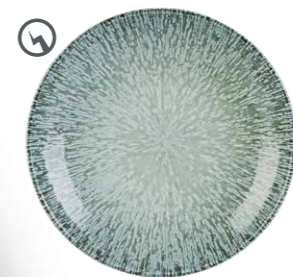

Stellar

Create celestial ambiance with Stellar. This enchanting design instantly adds a touch of style to your table.

All Stellar items are microwave and dishwasher safe

LIFETIME

EDGE CHIP WARRANTY
On selected items in this range
(Subject to normal usage)